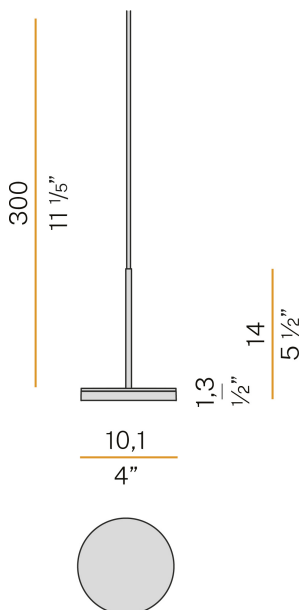

PANZERI

Bella

24V DC
M05319.011.0510

 mat brass

Data sheet

CODE	M05319.011.0510
SYSTEM POWER CONSUMPTION	4,5W
EFFICACY	97lm/W
LIGHT SOURCE	LED
LIGHT SOURCE LIFETIME	L80 (B10) 70.000h
COLOUR TEMPERATURE	2700K Ra>90
LIGHT DISTRIBUTION	diffused
POWER SUPPLY	24V DC
DRIVER	remote not included
NOMINAL LUMINOUS FLUX	460lm
LUMEN OUTPUT	388lm
EFFICIENCY	84.3%
WEIGHT	0,22 Kg
PROTECTION DEGREE	IP40
COLOUR TOLLERANCES	SDCM 3
PACKING DIMENSIONS (CM)	13,0 x 24,0 x 12,0

Multiple suspension lighting fixture for interiors, with indirect light emission.
Die-cast aluminium structure in white, black, bronze, mat brass or titanium polyacrylic paint.
Modelled acrylic diffuser with mat finish.
Pickled sheet metal closing disk in polyacrylic paint.
Suspension kit with rod in brass tube in polyacrylic paint.
3m (118,1") long suspension and power cable in transparent PVC.
Provided without power canopy, complete with cable clamp on the cable's free extremity.

Technical drawing

Polar diagram

PANZERI

Bella

Accessories / structure

YPL05207.015

Ivory pleated fabric lampshade, simple snap installation.